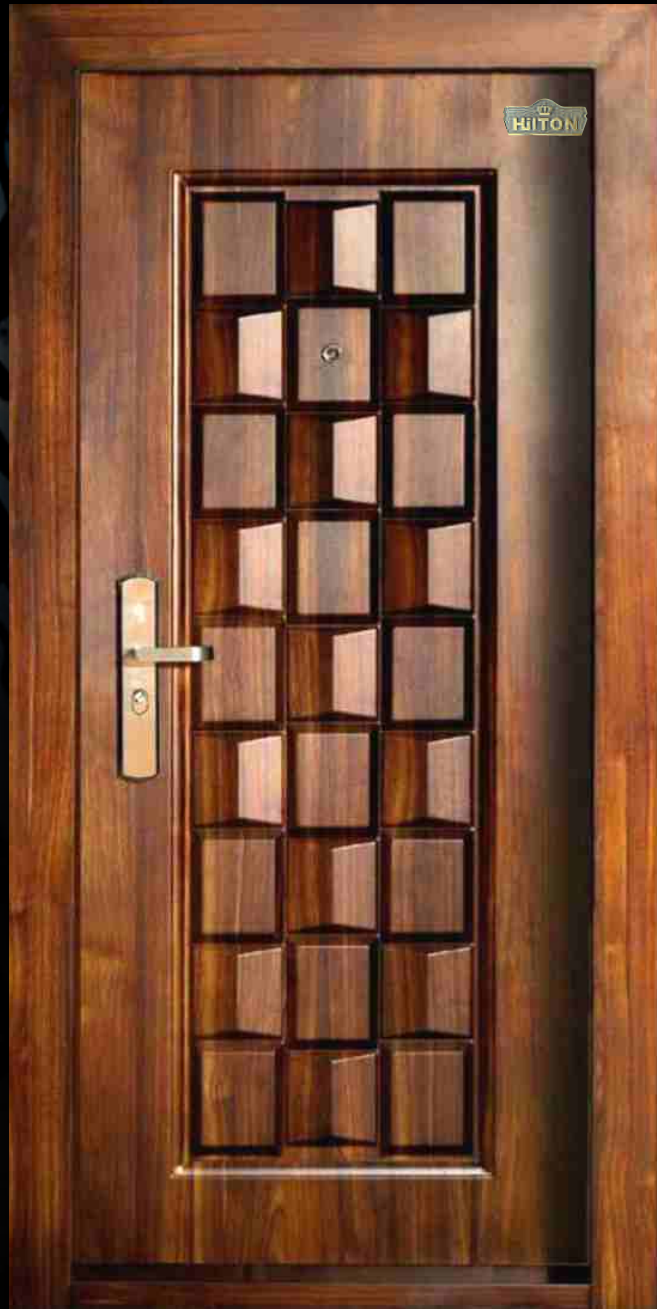

HITZ SERIES

UV
COATED

MODEL No	| H - 6068	TYPE	| SINGLE DOOR
MATERIAL	| GI	SIZE	| 2050x960
THICKNESS	| 70 MM	PRICE	|

*"Product images are reference only; actual design may vary"