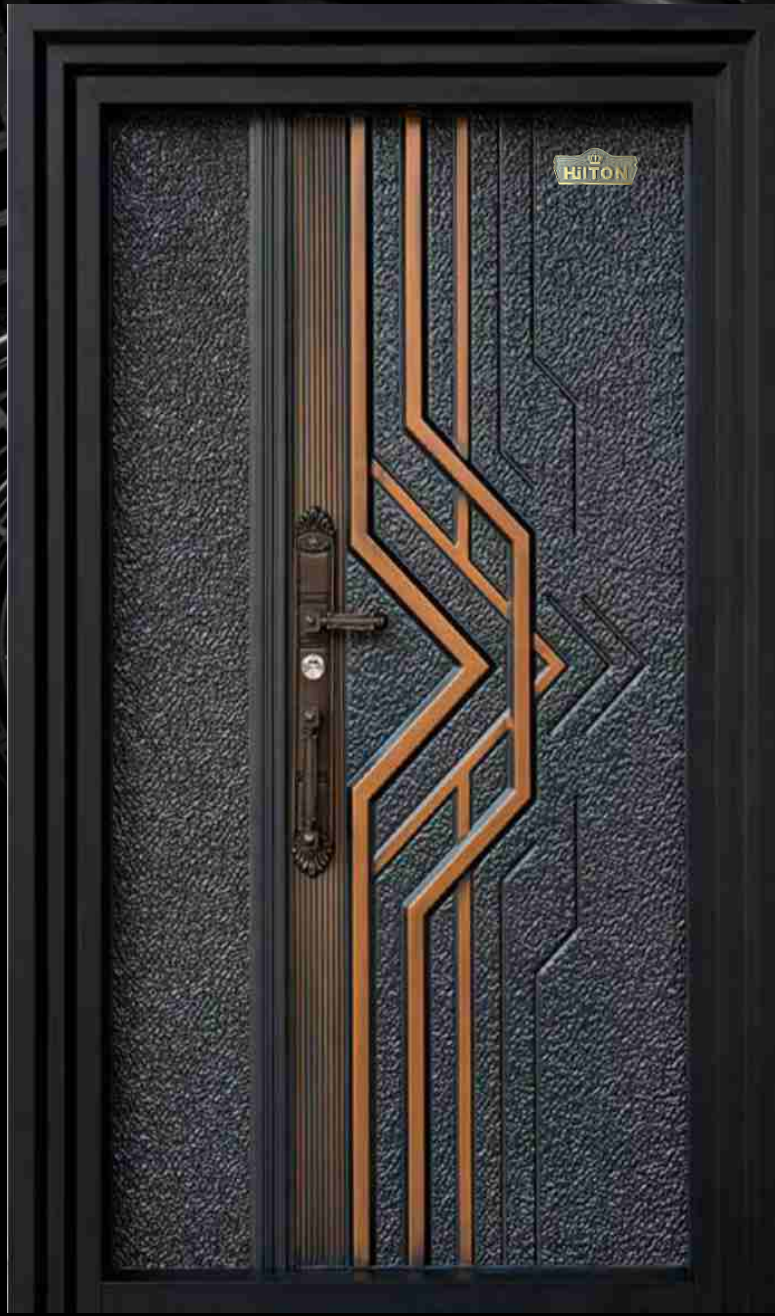

TITANIUM SERIES

HILTON

UV
COATED

MODEL No | T - 3045 B	TYPE | MOTHER-SON
MATERIAL | ZINC ALLOY	SIZE | 2050x1200
THICKNESS | 100 MM	PRICE |

*"Product images are reference only; actual design may vary"